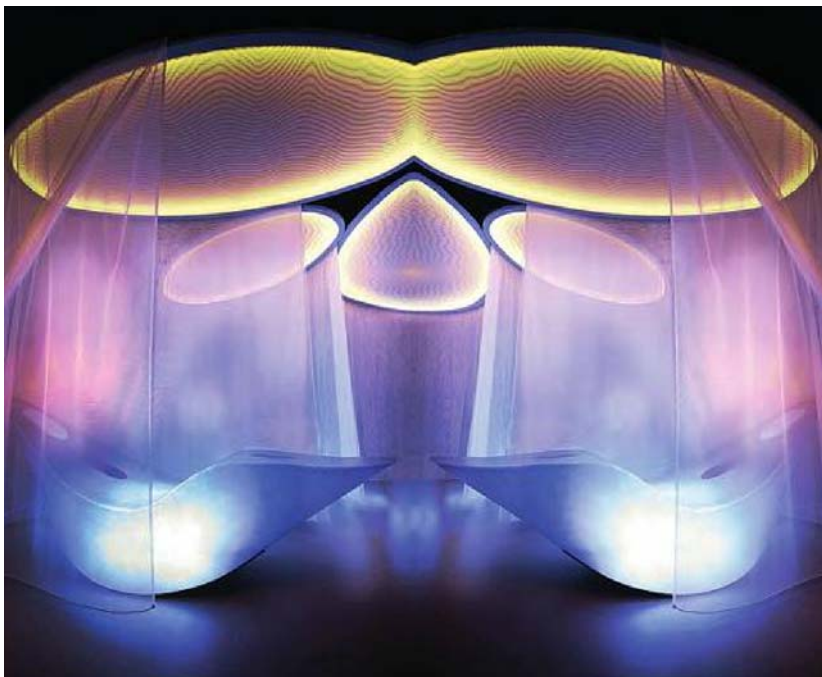

Product update

Sphere sensation courtesy of Sha

The AlphaSphere Deluxe, created by Vienna-based artist Sha, is an enhanced version of the multi-sensory vibration and sound relaxation lounger. The new Deluxe model features proprietary 4D audio technology to intensify the spatial experience.

The luminous cocoon envelops the individual and offers different colour schemes for different effects. Special

light compositions utilise colour therapy techniques while special scent compositions are also included. A dedicated app can be used to control the AlphaSphere Deluxe.

Meanwhile, part oil, part serum The Elixir has been added to Caudalie's Premier Cru line and is designed to correct dark spots, restore density and smooth wrinkles.

Spa-kit.net keyword: **Caudalie**

Gharieni's screen star